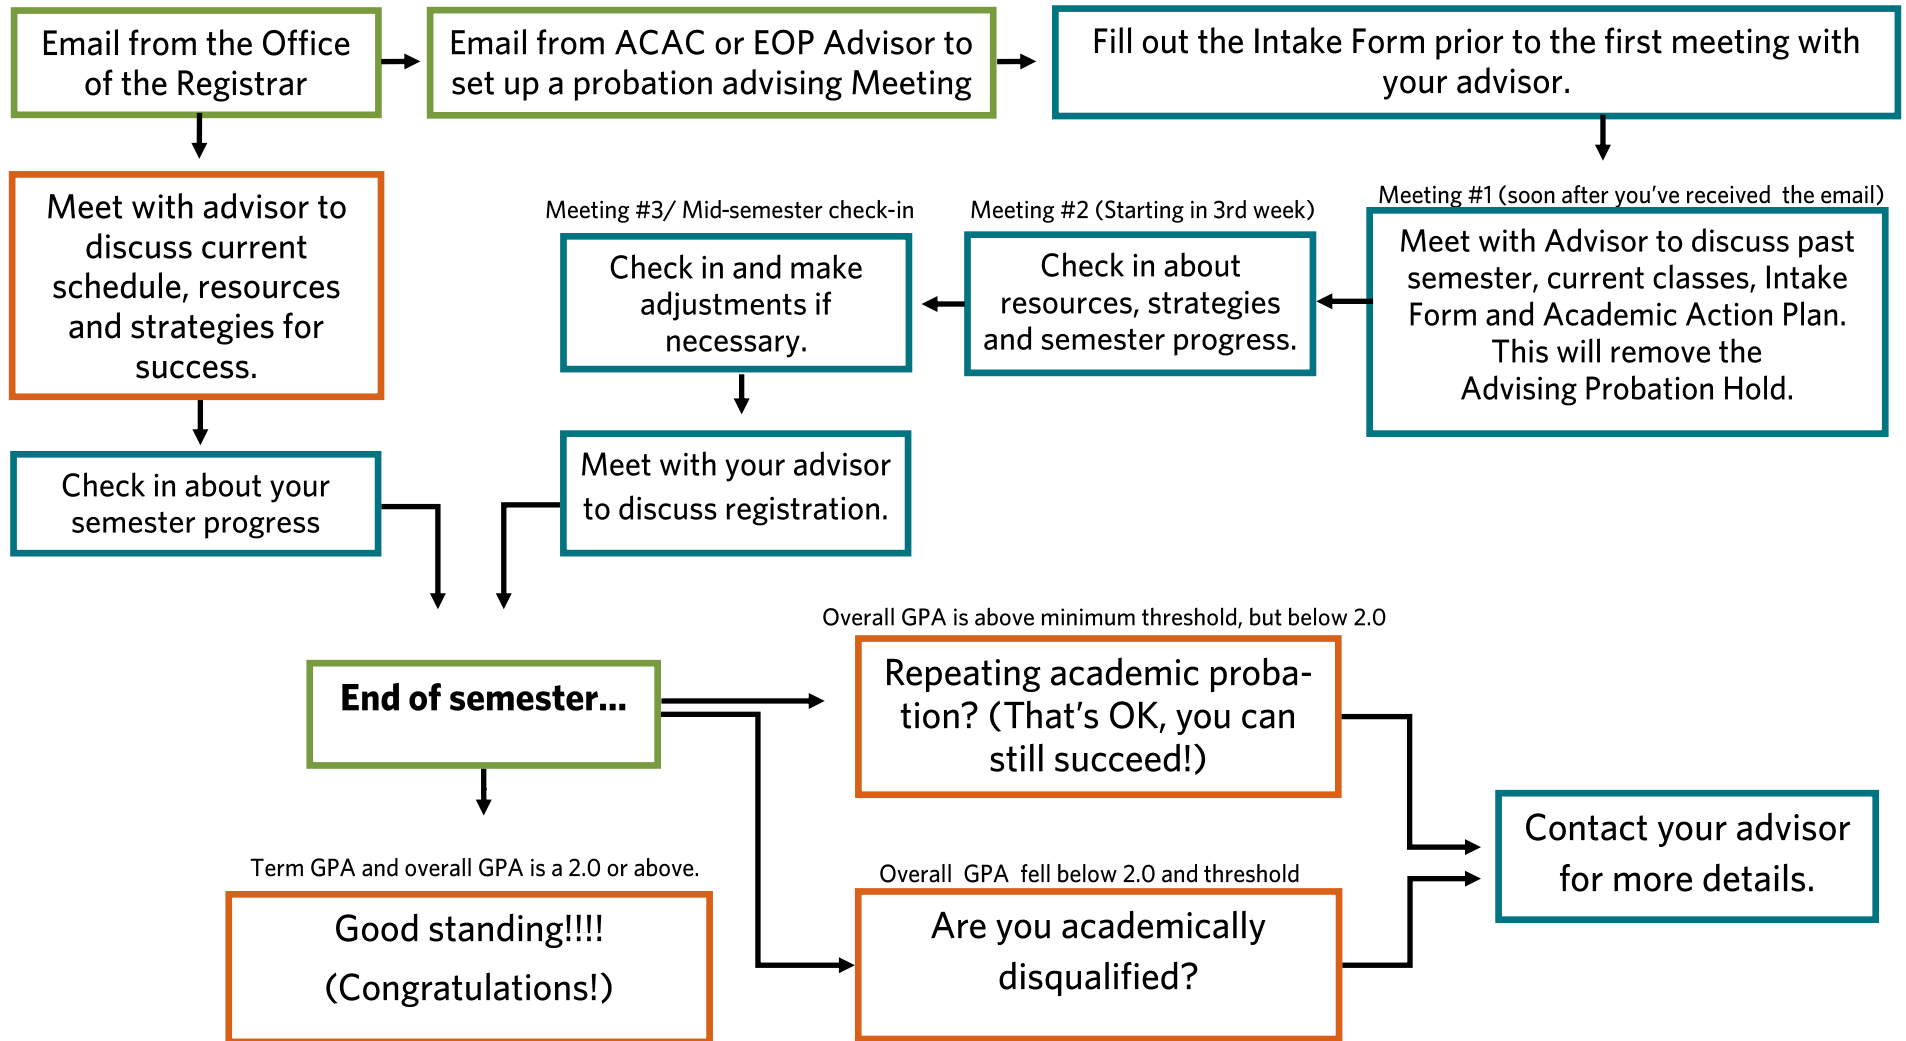

Steps to Academic Recovery

Overall GPA thresholds, by class level, to avoid academic disqualification
 FR < 30 units; **1.5** SO (30-59 units); **1.7**
 JR (60-89 units); **1.85** SR (90+ units); **1.95**